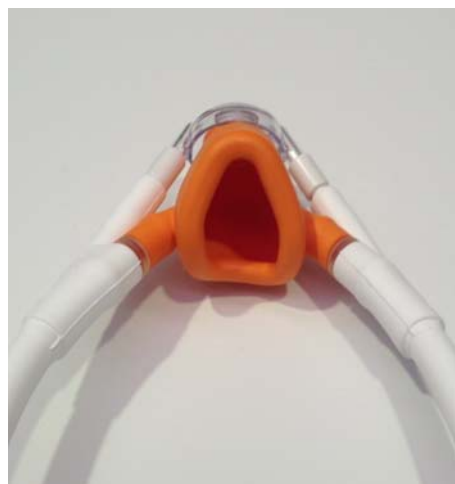

Matrix™ Set with PIP+ Upgrade
With adapter kit scavenging cone