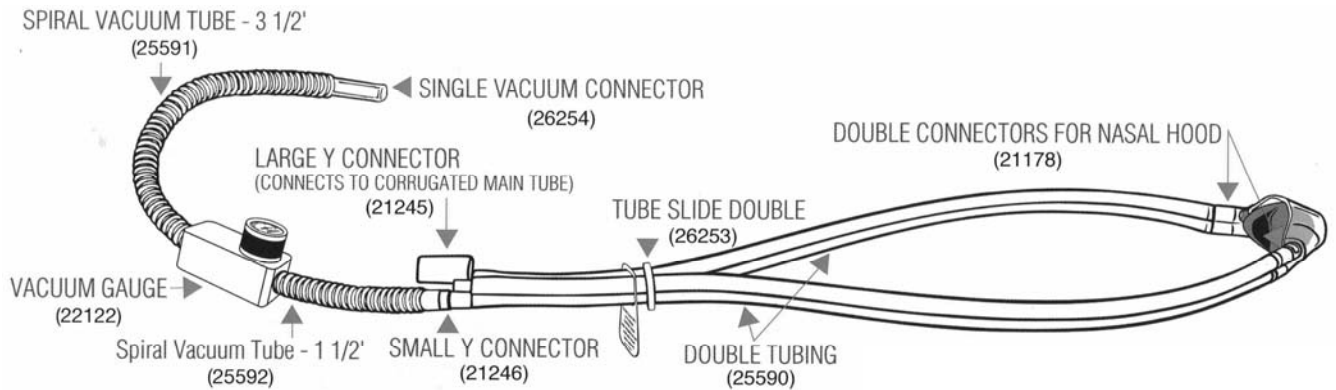

## Clearview Scavenging Circuit Set - Replacement Parts

Many parts are compatible with Porter™ Scavenging Circuit—refer cross reference numbers listed

Code	Product	Description	Porter™ Cross Reference #	List Price
AC.21178	Double Connector Set	Double Connector Set for Nasal Hood to tubing. Set of 2.	PO.5061	\$ 38+GST = \$ 40.80
AC.21245	Large Y Connector	Y Connection for Corrugated Main tubing.	PO.5058	\$ 38+GST = \$ 40.80
AC.21246	Small Y Connector	Y Connection for Scavenging tubing.	PO.5062	\$ 38+GST = \$ 40.80
AC.22122	Vacuum Gauge	Vacuum Control Gauge for Scavenging Line	PO.5501-RK	\$ 205+GST = \$ 225.50
AC.22590	Double Tubing	Double Tubing to Hood Assembly - Autoclavable Order 2 for complete set.	PO.5056	\$ 54+GST = \$ 59.40
AC.22591	Scavenging Tubing	Scavenging Spiral Tubing - 105cm length	PO.5059	\$ 30+GST = \$ 33.00
AC.22592	Scavenging Tubing	Scavenging Spiral Tubing - 45cm length	PO.5059	\$ 22+GST = \$ 24.20
AC.26253	Tubing Slide Double	Tubing Double Slide for Tension Adjustment	PO.5057	\$ 39+GST = \$ 41.90
AC.26254	Vacuum Connector	Scavenging Vacuum Connector for 11mm HVE	NA	\$ 22+GST = \$ 24.20
GR30-074	Vacuum Connector	Scavenging Vacuum Connector for Saliva Ejector	NA	\$ 18+GST = \$ 19.80