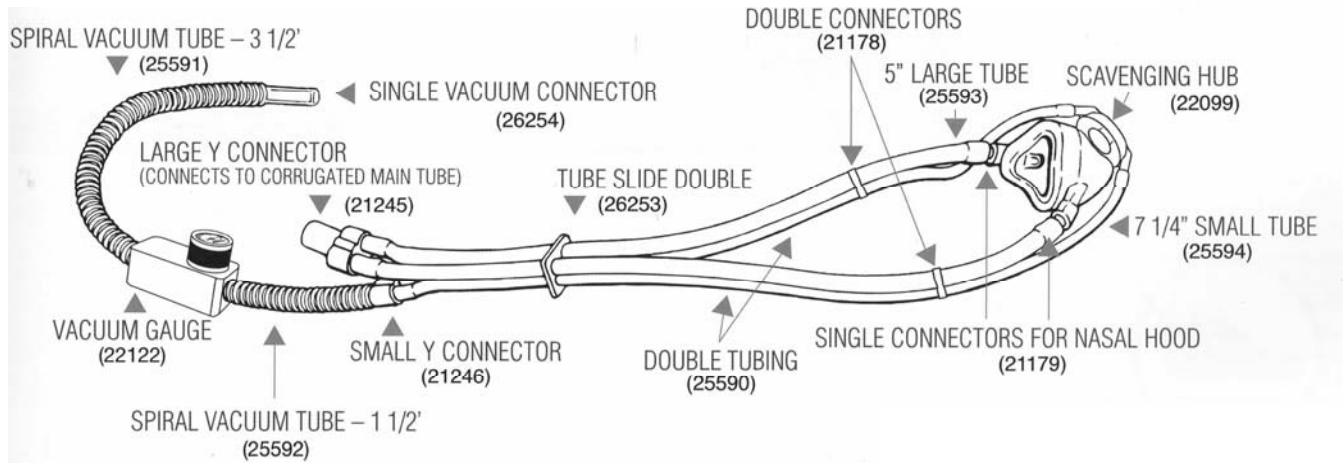

PIP+ Scavenging Circuit Set - Replacement Parts

Many parts are compatible with Porter™ Scavenging Circuit—refer cross reference numbers listed

Code	Product	Description	Porter™ Cross Reference #	List Price
AC.22099	Scavenging Hub	Scavenging Hub for PIP+ hood - clear dick	NA	$ 69+GST = $ 75.90
AC.21178	Double Connector Set	Connector Set for double tubing to hood tubing. Set of 2.	PO.5061	$ 38+GST = $ 40.80
AC.21179	Hood Connector Set	Hood Connector Set for Nasal Hood to tubing. Set of 2.	NA	$ 38+GST = $ 40.80
AC.21245	Large Y Connector	Y Connection for Corrugated Main tubing.	PO.5058	$ 38+GST = $ 40.80
AC.21246	Small Y Connector	Y Connection for Scavenging tubing.	PO.5062	$ 38+GST = $ 40.80
AC.22122	Vacuum Gauge	Vacuum Control Gauge for Scavenging Line	PO.5501-RK	$ 205+GST = $ 225.50
AC.22590	Double Tubing	Double Tubing to Hood Assembly - Autoclavable Order 2 for complete set.	PO.5056	$ 54+GST = $ 59.40
AC.22593	Large Tubing to Hood	12cm Large Tubing to PIP+ Hood - Autoclavable Order 2 for complete set.	NA	$ 22+GST = $ 24.20
AC.22593	Small Tubing to Hood	18cm Small Tubing to PIP+ Hood - Autoclavable Order 2 for complete set.	NA	$ 22+GST = $ 24.20
AC.22591	Scavenging Tubing	Scavenging Spiral Tubing - 105cm length	PO.5059	$ 30+GST = $ 33.00
AC.22592	Scavenging Tubing	Scavenging Spiral Tubing - 45cm length	PO.5059	$ 22+GST = $ 24.20
AC.26253	Tubing Slide Double	Tubing Double Slide for Tension Adjustment	PO.5057	$ 39+GST = $ 41.90
AC.26254	Vacuum Connector	Scavenging Vacuum Connector for 11mm HVE	PO.A-3679	$ 22+GST = $ 24.20
GR30-074	Vacuum Connector	Scavenging Vacuum Connector for Saliva Ejector	NA	$ 18+GST = $ 19.80

! For Tubing Circuit - Fresh Gas Items - see listing page 28